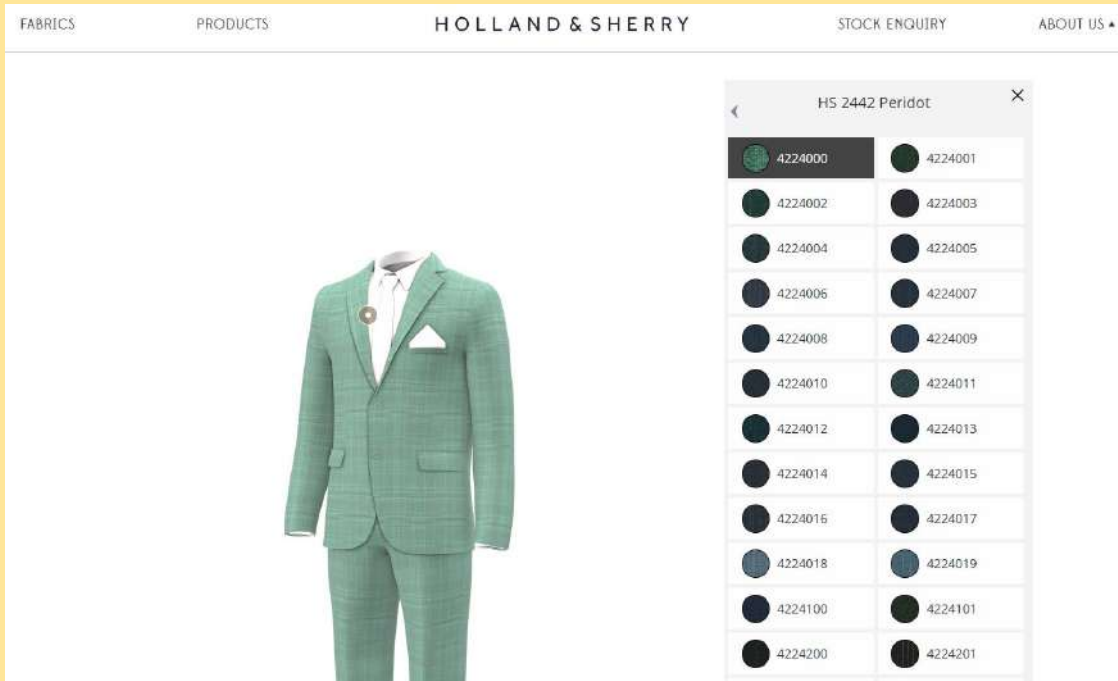

3Dスタイル、

バンチの情報やウエイトなどがご確認いただけます。

必要に応じてご利用ください。